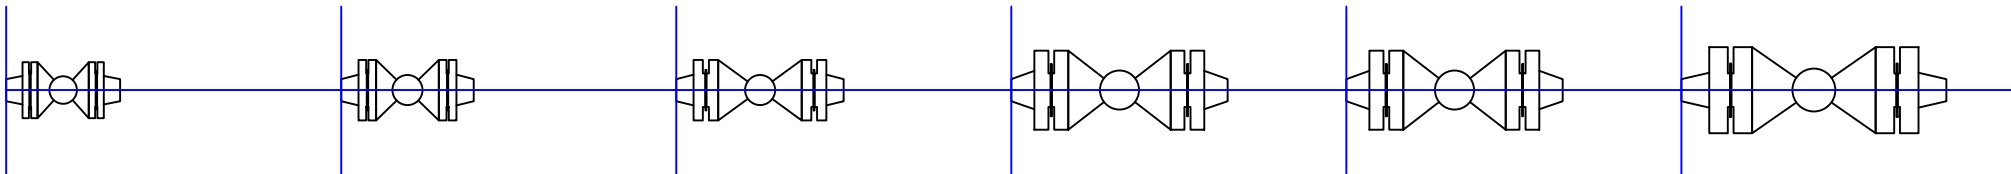

2-WAY BALL VALVE

150#

300#

600#

900#

1500#

2500#

BLOCK LEGEND: BV 2-WAY 150 CS RF WITH WNF

BV = BALL VALVE
150 = CLASS
CS = CARBON STEEL
RF = RAISED FACE
WNF = WELD NECK FLANGE
DS = DOUBLE LINE
SL = SINGLE LINE

BLOCK INFO:

1. DYNAMIC BLOCKS ARE INSERTED AT SIZE 2".
2. SIZES ARE FROM 2" TO 24".