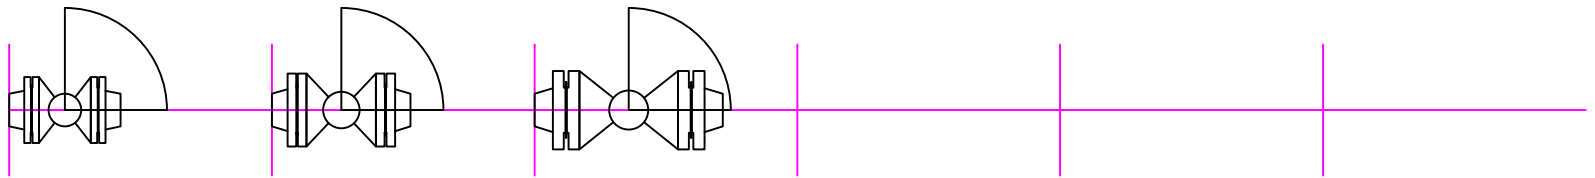

2-way BALL VALVE

150#

300#

600#

900#

1500#

2500#

TOP/FRONT VIEW (1)

TOP VIEW
W/LEVER (2)

FRONT VIEW
W/LEVER (3)

BLOCK LEGEND:
 BV 2-way 150 CS RF with WNF 1
 BV = BALL VALVE

STANDARD BLOCK LEGEND INFO:
 150 = CLASS
 CS = CARBON STEEL
 RF = RAISED FACE
 WNF = WELD NECK FLANGE
 DS = DOUBLE LINE
 SL = SINGLE LINE