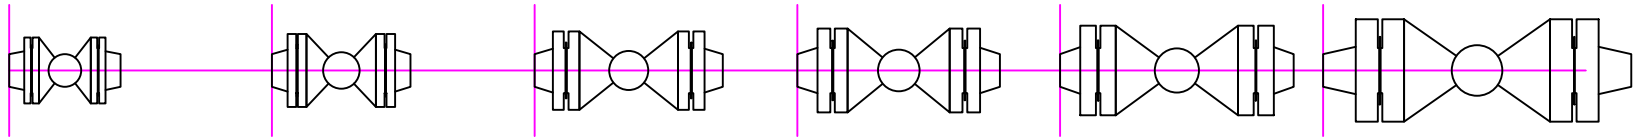

2-way BALL VALVE

150#

300#

600#

900#

1500#

2500#

TOP/FRONT VIEW (1)

TOP VIEW
W/LEVER (2)

FRONT VIEW
W/LEVER (3)

BLOCK LEGEND:
 BV 2-way 150 CS RF with WNF 1
 BV = BALL VALVE

STANDARD BLOCK LEGEND INFO:
 150 = CLASS
 CS = CARBON STEEL
 RF = RAISED FACE
 WNF = WELD NECK FLANGE
 DS = DOUBLE LINE
 SL = SINGLE LINE