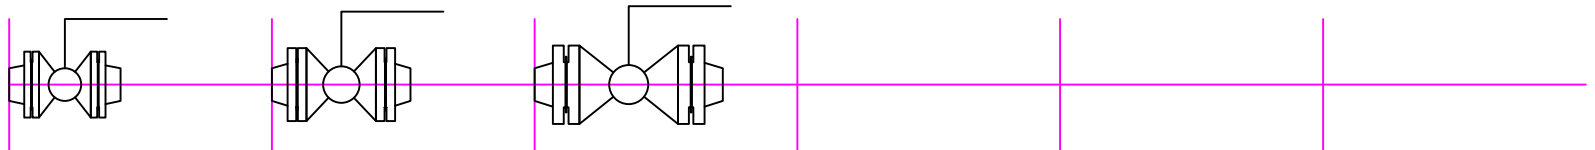

2-way BALL VALVE

150#

300#

600#

900#

1500#

2500#

TOP/FRONT VIEW (1)

TOP VIEW
W/LEVER (2)

FRONT VIEW
W/LEVER (3)

BLOCK LEGEND:
 BV 2-way 150 CS RF with WNF 1
 BV = BALL VALVE

STANDARD BLOCK LEGEND INFO:
 150 = CLASS
 CS = CARBON STEEL
 RF = RAISED FACE
 WNF = WELD NECK FLANGE
 DS = DOUBLE LINE
 SL = SINGLE LINE