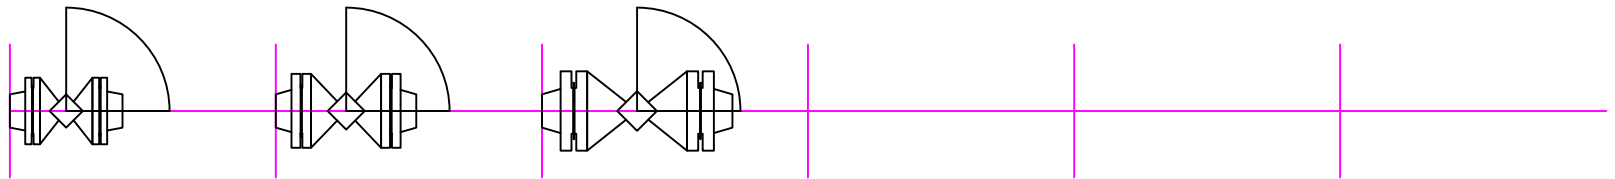

REDUCED PATTERN PLUG VALVE

150#

300#

600#

900#

1500#

2500#

TOP/FRONT VIEW (1)

TOP VIEW
W/LEVER (2)

FRONT VIEW
W/LEVER (3)

BLOCK LEGEND:

PV RP 2-way 150 CS RF with WNF 1
 PV = PLUG VALVE
 RP = REGULAR PATTERN

STANDARD BLOCK LEGEND INFO:

150 = CLASS
 CS = CARBON STEEL
 RF = RAISED FACE
 WNF = WELD NECK FLANGE
 DS = DOUBLE LINE
 SL = SINGLE LINE