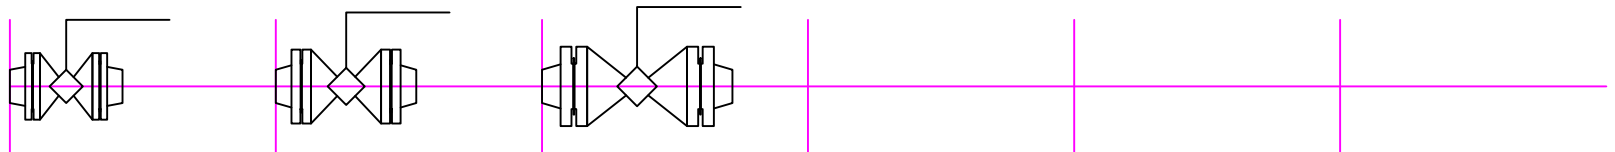

REDUCED PATTERN PLUG VALVE

150#

300#

600#

900#

1500#

2500#

TOP/FRONT VIEW (1)

TOP VIEW
W/LEVER (2)

FRONT VIEW
W/LEVER (3)

BLOCK LEGEND:

PV RP 2-way 150 CS RF with WNF 1
 PV = PLUG VALVE
 RP = REGULAR PATTERN

STANDARD BLOCK LEGEND INFO:

150 = CLASS
 CS = CARBON STEEL
 RF = RAISED FACE
 WNF = WELD NECK FLANGE
 DS = DOUBLE LINE
 SL = SINGLE LINE