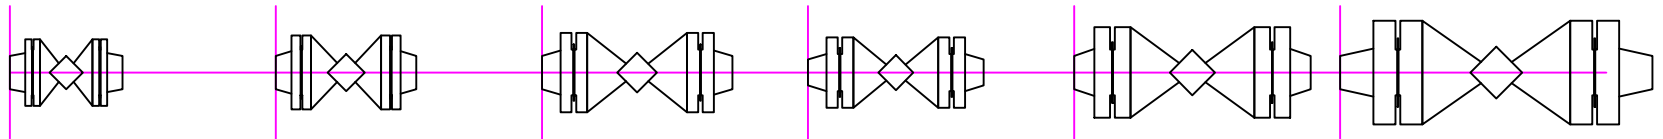

REDUCED PATTERN PLUG VALVE

150#

300#

600#

900#

1500#

2500#

TOP/FRONT VIEW (1)

TOP VIEW
W/LEVER (2)

FRONT VIEW
W/LEVER (3)

BLOCK LEGEND:

PV RP 2-way 150 CS RF with WNF 1
 PV = PLUG VALVE
 RP = REGULAR PATTERN

STANDARD BLOCK LEGEND INFO:

150 = CLASS
 CS = CARBON STEEL
 RF = RAISED FACE
 WNF = WELD NECK FLANGE
 DS = DOUBLE LINE
 SL = SINGLE LINE