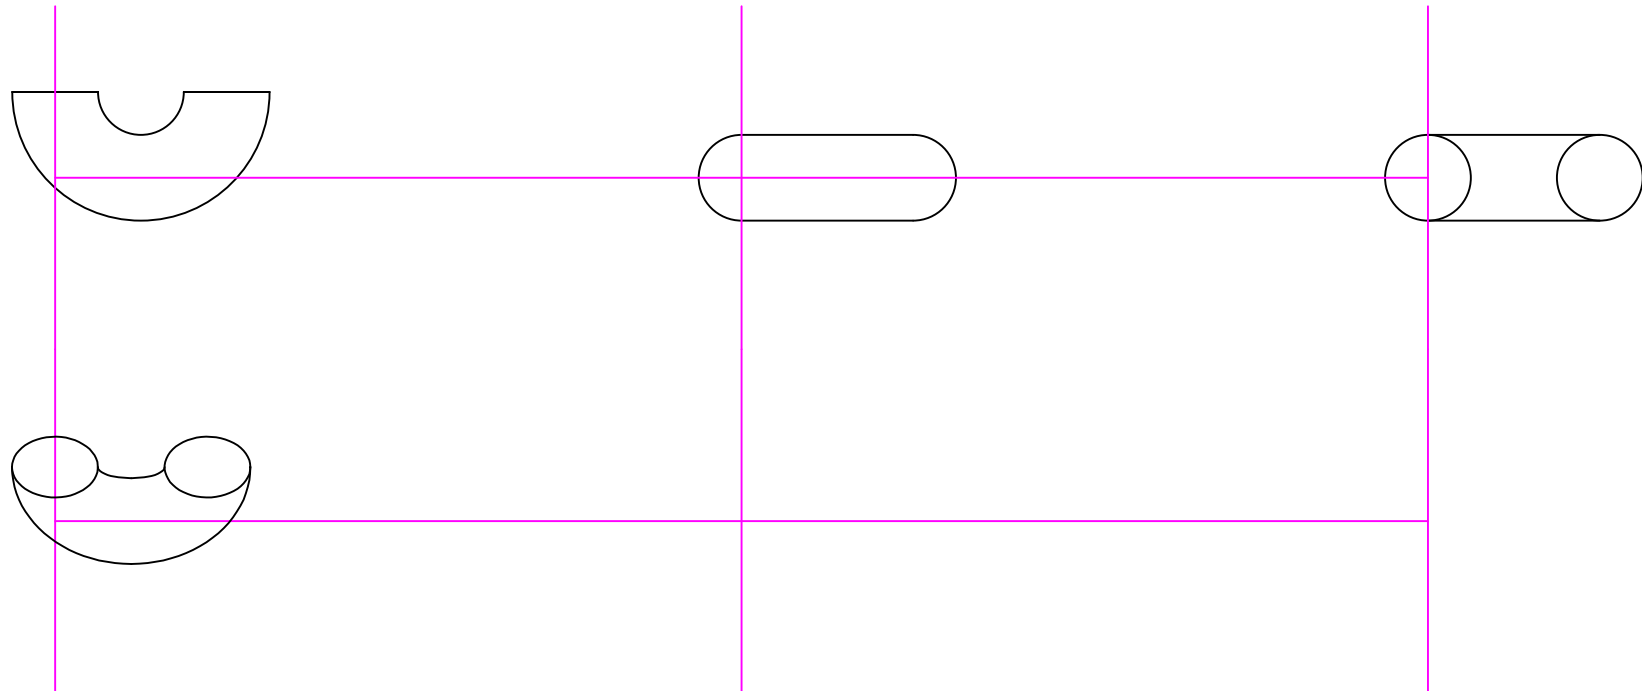

SHORT RADIUS 180°

FRONT

TOP

BOTTOM

BLOCK LEGEND:
180 SR BW CS 1
90 = TYPE
SR = SHORT RADIUS

STANDARD BLOCK LEGEND INFO:
BW - BUTTWELD
CS = CARBON STEEL
DS = DOUBLE LINE
SL = SINGLE LINE