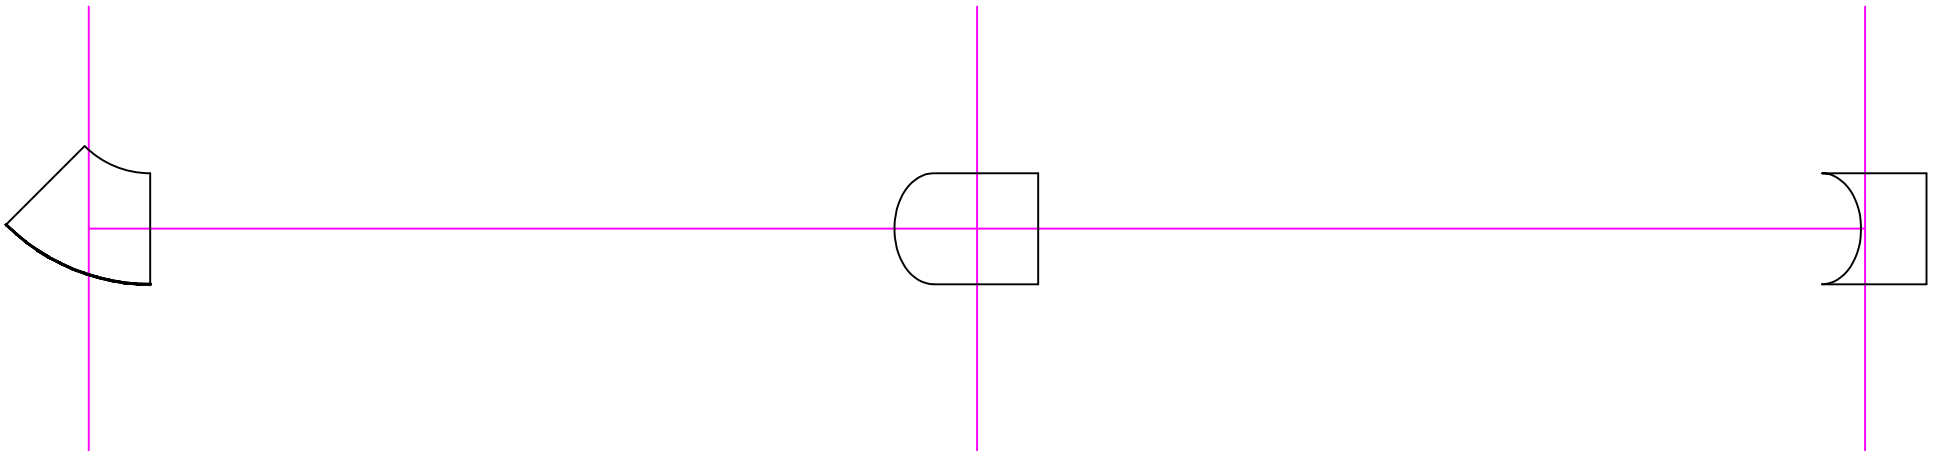

SHORT RADIUS 90°

FRONT

TOP

BOTTOM

BLOCK LEGEND:

45 LR BW CS 1
90 = TYPE
LR = LONG RADIUS

STANDARD BLOCK LEGEND INFO:

BW - BUTTWELD
CS = CARBON STEEL
DS = DOUBLE LINE
SL = SINGLE LINE