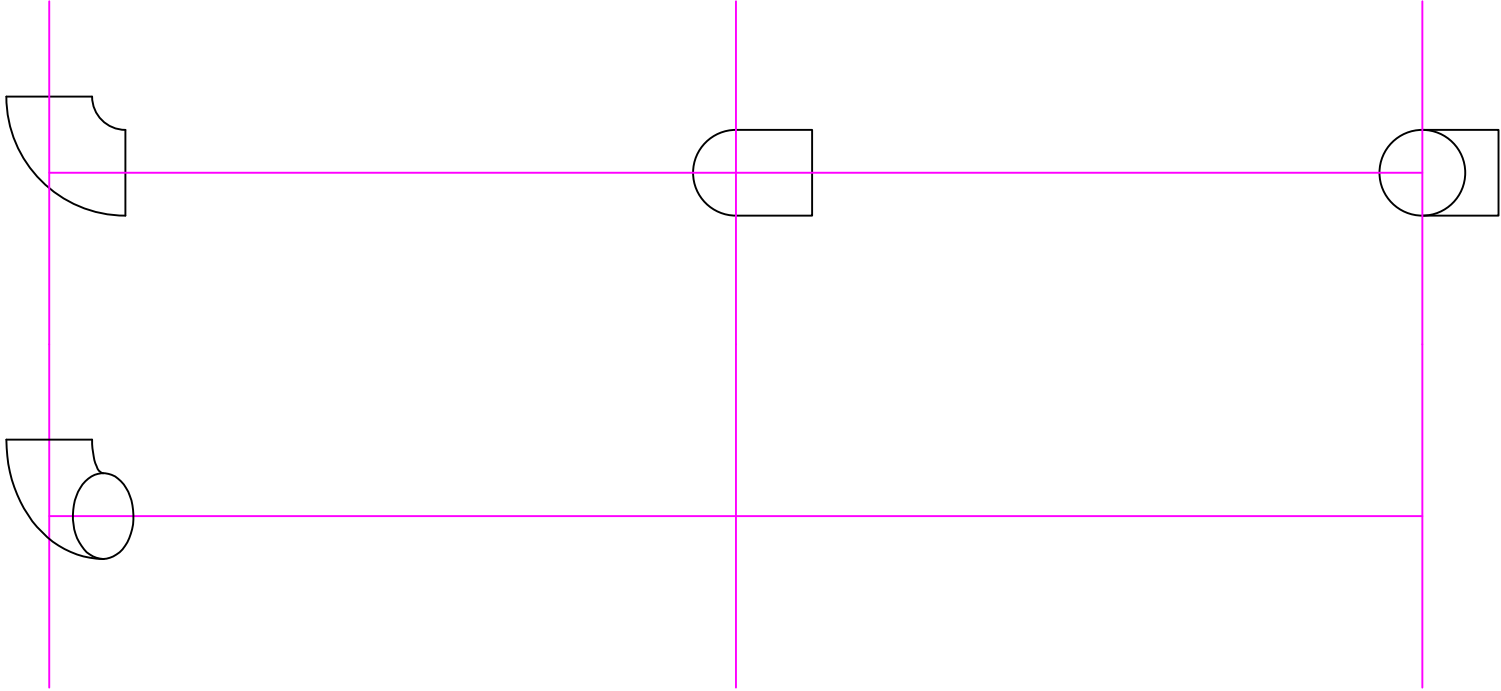

SHORT RADIUS 90°

FRONT

TOP

BOTTOM

BLOCK LEGEND:
90 SR BW CS 1
90 = TYPE
SR = SHORT RADIUS

STANDARD BLOCK LEGEND INFO:
BW - BUTTWELD
CS = CARBON STEEL
DS = DOUBLE LINE
SL = SINGLE LINE