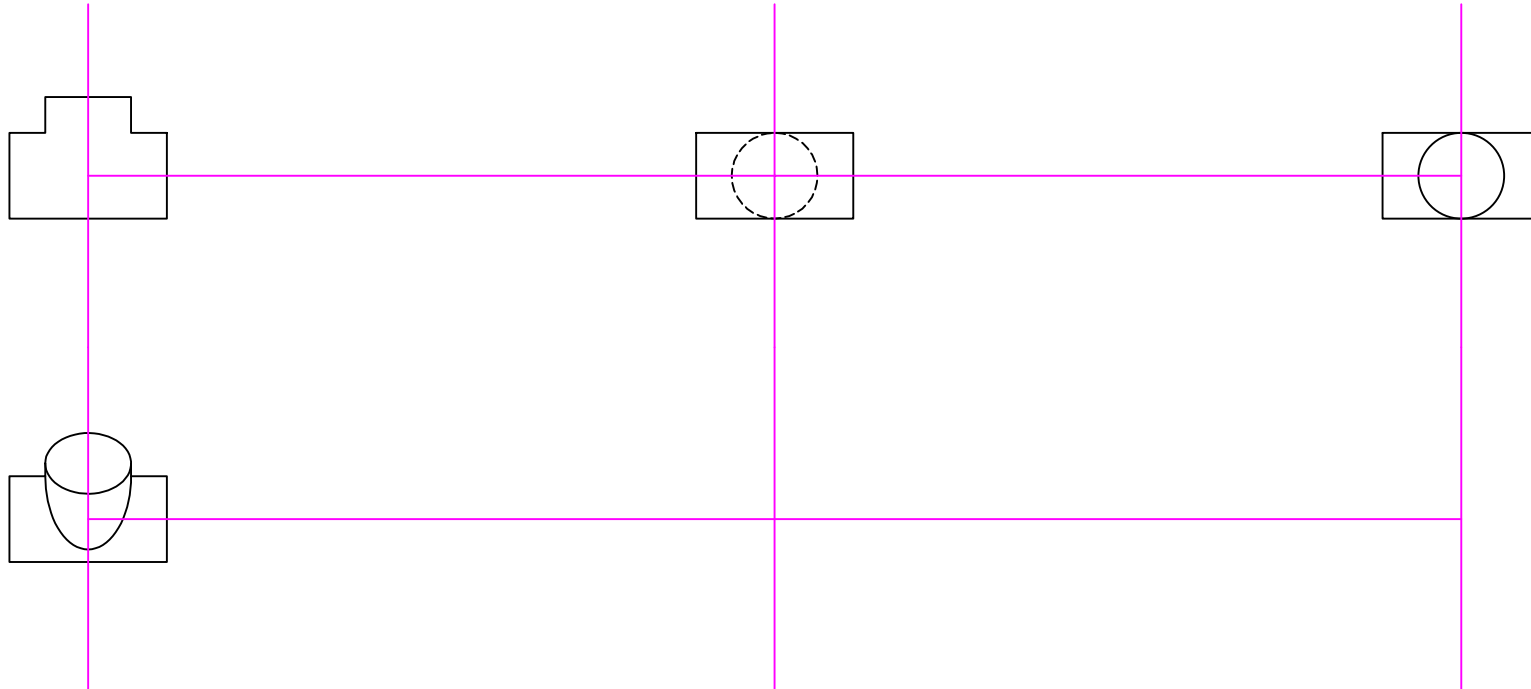

STRAIGHT TEE

FRONT

TOP

BOTTOM

BLOCK LEGEND:
TEE STR BW CS 1
TEE = TYPE
STR = STRAIGHT

STANDARD BLOCK LEGEND INFO:
BW - BUTTWELD
CS = CARBON STEEL
DS = DOUBLE LINE
SL = SINGLE LINE