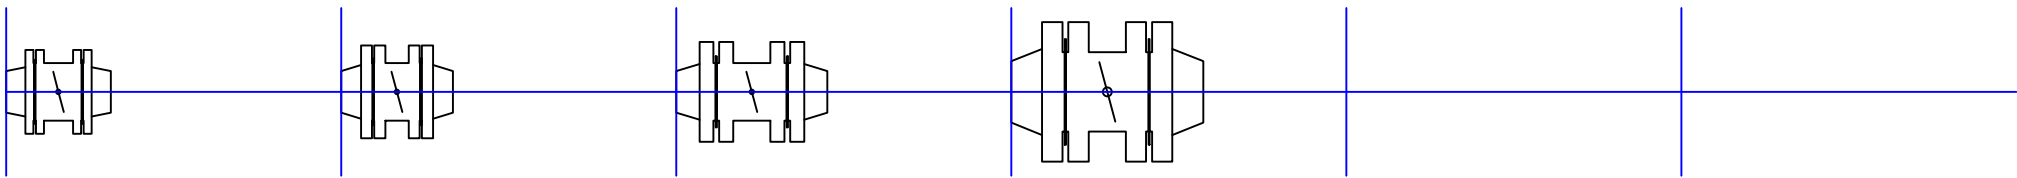

HIGH PERFORMANCE FLANGE BUTTERFLY VALVE

150#

300#

600#

900#

1500#

2500#

BLOCK LEGEND: BFV HP F 150 CS RF WITH WNF

BFV = BUTTERFLY VALVE
HP = HIGH PERFORMANCE
F = FLANGE
150 = CLASS
CS = CARBON STEEL
RF = RAISED FACE
WNF = WELD NECK FLANGE
DS = DOUBLE LINE
SL = SINGLE LINE

BLOCK INFO:

1. DYNAMIC BLOCKS ARE INSERTED AT SIZE 4".
2. SIZES ARE FROM 3" TO 24".