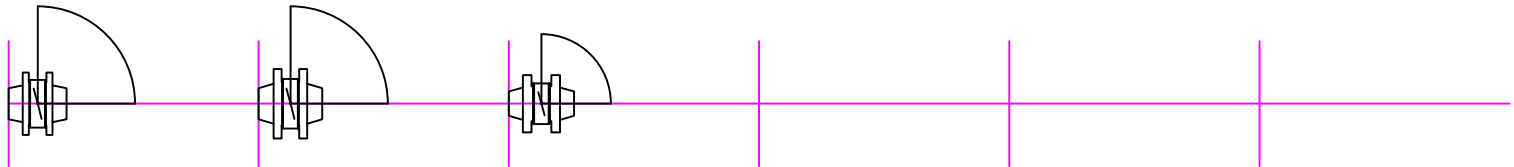

HIGH PERFORMANCE WAFER BUTTERFLY VALVE

150#

300#

600#

900#

1500#

2500#

TOP/FRONT VIEW (1)

TOP VIEW
W/LEVER (2)

FRONT VIEW
W/LEVER (3)

BLOCK LEGEND:
 BFV HP W 150 CS RF with WNf 1
 BFV = BUTTERFLY VALVE
 HP = HIGH PERFORMANCE
 W = WAFER

STANDARD BLOCK LEGEND INFO:
 150 = CLASS
 CS = CARBON STEEL
 RF = RAISED FACE
 WNf = WELD NECK FLANGE
 DS = DOUBLE LINE
 SL = SINGLE LINE