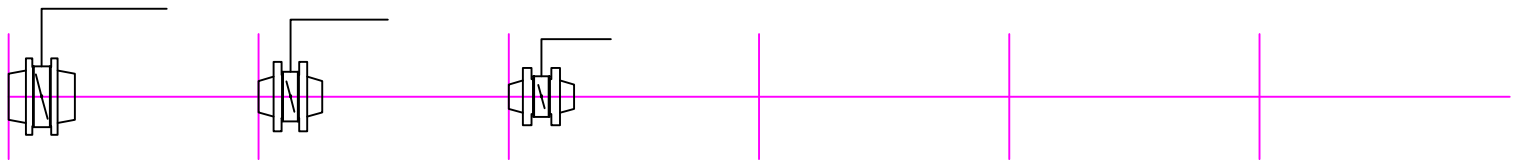

HIGH PERFORMANCE WAFER BUTTERFLY VALVE

150#

300#

600#

900#

1500#

2500#

TOP/FRONT VIEW (1)

TOP VIEW
W/LEVER (2)

FRONT VIEW
W/LEVER (3)

BLOCK LEGEND:
 BFV HP W 150 CS RF with WNf 1
 BFV = BUTTERFLY VALVE
 HP = HIGH PERFORMANCE
 W = WAFER

STANDARD BLOCK LEGEND INFO:
 150 = CLASS
 CS = CARBON STEEL
 RF = RAISED FACE
 WNf = WELD NECK FLANGE
 DS = DOUBLE LINE
 SL = SINGLE LINE