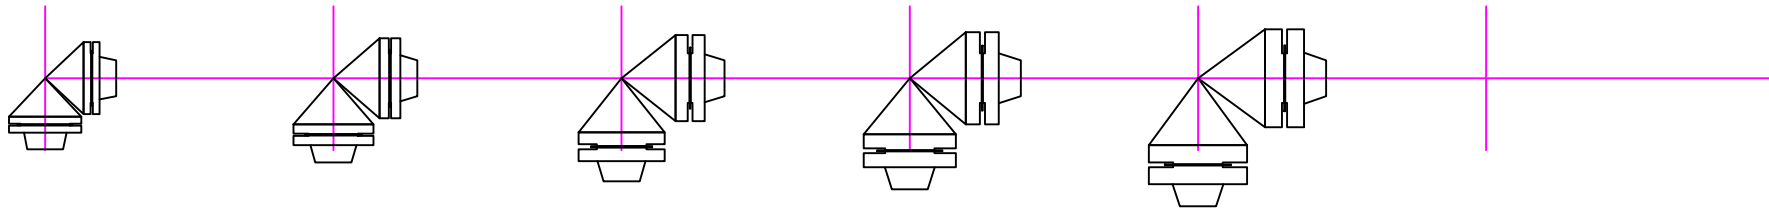

ANGLE GLOBE VALVE

150#

300#

600#

900#

1500#

2500#

TOP/FRONT VIEW (1)

TOP/FRONT VIEW
W/HANDWHEEL (2)

BLOCK LEGEND:
 GLV A 150 CS RF with WNF 1
 GLV = GLOBE VALVE
 A = ANGLE

STANDARD BLOCK LEGEND INFO:
 150 = CLASS
 CS = CARBON STEEL
 RF = RAISED FACE
 WNF = WELD NECK FLANGE
 DS = DOUBLE LINE
 SL = SINGLE LINE