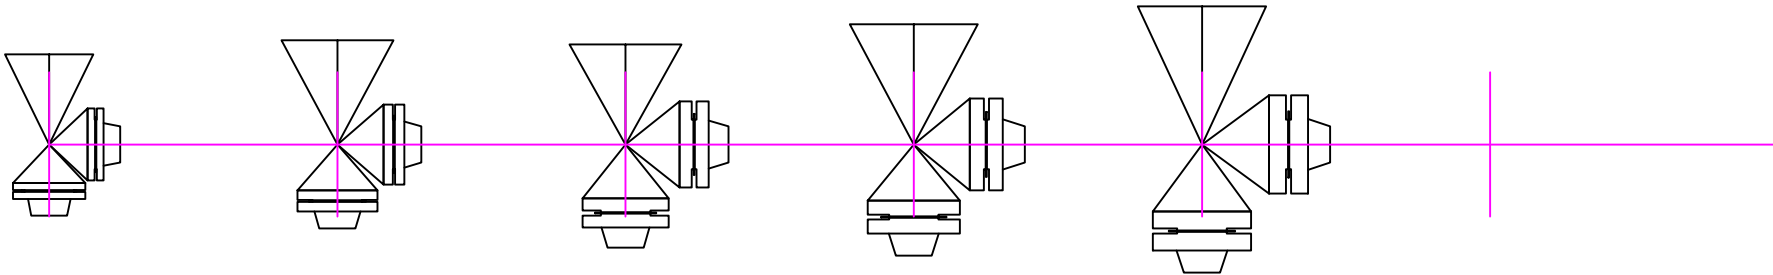

ANGLE GLOBE VALVE

150#

300#

600#

900#

1500#

2500#

TOP/FRONT VIEW (1)

TOP/FRONT VIEW
W/HANDWHEEL (2)

BLOCK LEGEND:
 GLV A 150 CS RF with WNF 1
 GLV = GLOBE VALVE
 A = ANGLE

STANDARD BLOCK LEGEND INFO:
 150 = CLASS
 CS = CARBON STEEL
 RF = RAISED FACE
 WNF = WELD NECK FLANGE
 DS = DOUBLE LINE
 SL = SINGLE LINE