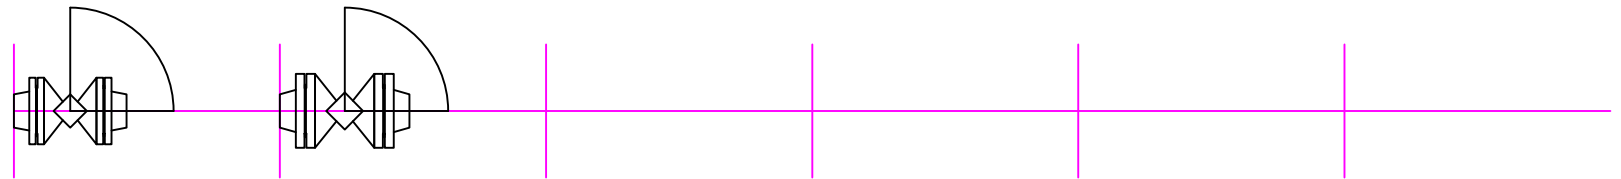

SHORT PATTERN PLUG VALVE

150# 300# 600# 900# 1500# 2500#

TOP/FRONT VIEW (1)

TOP VIEW
W/LEVER (2)

FRONT VIEW
W/LEVER (3)

BLOCK LEGEND:
 PV SP 2-way 150 CS RF with WNF 1
 PV = PLUG VALVE
 SP = SHORT PATTERN

STANDARD BLOCK LEGEND INFO:
 150 = CLASS
 CS = CARBON STEEL
 RF = RAISED FACE
 WNF = WELD NECK FLANGE
 DS = DOUBLE LINE
 SL = SINGLE LINE