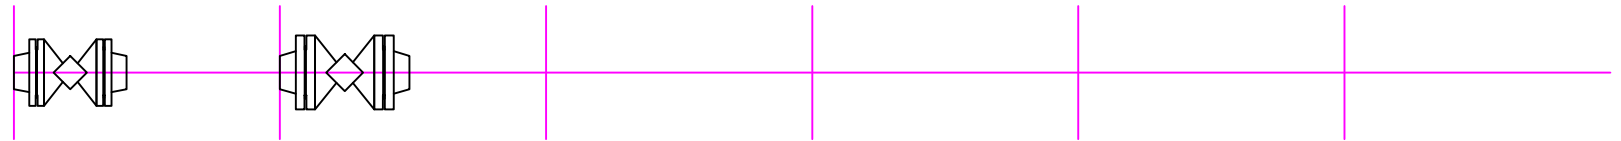

SHORT PATTERN PLUG VALVE

150# 300# 600# 900# 1500# 2500#

TOP/FRONT VIEW (1)

TOP VIEW
W/LEVER (2)

FRONT VIEW
W/LEVER (3)

BLOCK LEGEND:
 PV SP 2-way 150 CS RF with WNF 1
 PV = PLUG VALVE
 SP = SHORT PATTERN

STANDARD BLOCK LEGEND INFO:
 150 = CLASS
 CS = CARBON STEEL
 RF = RAISED FACE
 WNF = WELD NECK FLANGE
 DS = DOUBLE LINE
 SL = SINGLE LINE