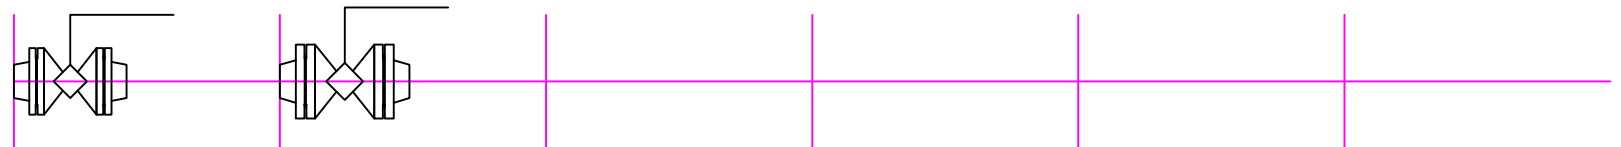

SHORT PATTERN PLUG VALVE

150# 300# 600# 900# 1500# 2500#

TOP/FRONT VIEW (1)

TOP VIEW
W/LEVER (2)

FRONT VIEW
W/LEVER (3)

BLOCK LEGEND:
 PV SP 2-way 150 CS RF with WNF 1
 PV = PLUG VALVE
 SP = SHORT PATTERN

STANDARD BLOCK LEGEND INFO:
 150 = CLASS
 CS = CARBON STEEL
 RF = RAISED FACE
 WNF = WELD NECK FLANGE
 DS = DOUBLE LINE
 SL = SINGLE LINE