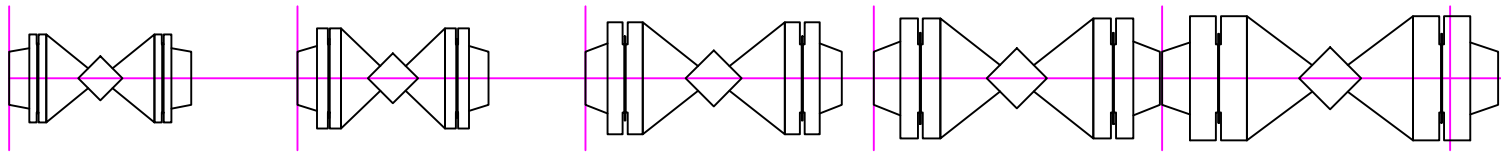

# VENTURI PATTERN PLUG VALVE

150#

300#

600#

900#

1500#

2500#

TOP/FRONT VIEW (1)

**BLOCK LEGEND:**

PV VP 2-way 150 CS RF with WNF 1  
PV = PLUG VALVE  
VP = VENTURI PATTERN

**STANDARD BLOCK LEGEND INFO:**

150 = CLASS  
CS = CARBON STEEL  
RF = RAISED FACE  
WNF = WELD NECK FLANGE  
DS = DOUBLE LINE  
SL = SINGLE LINE