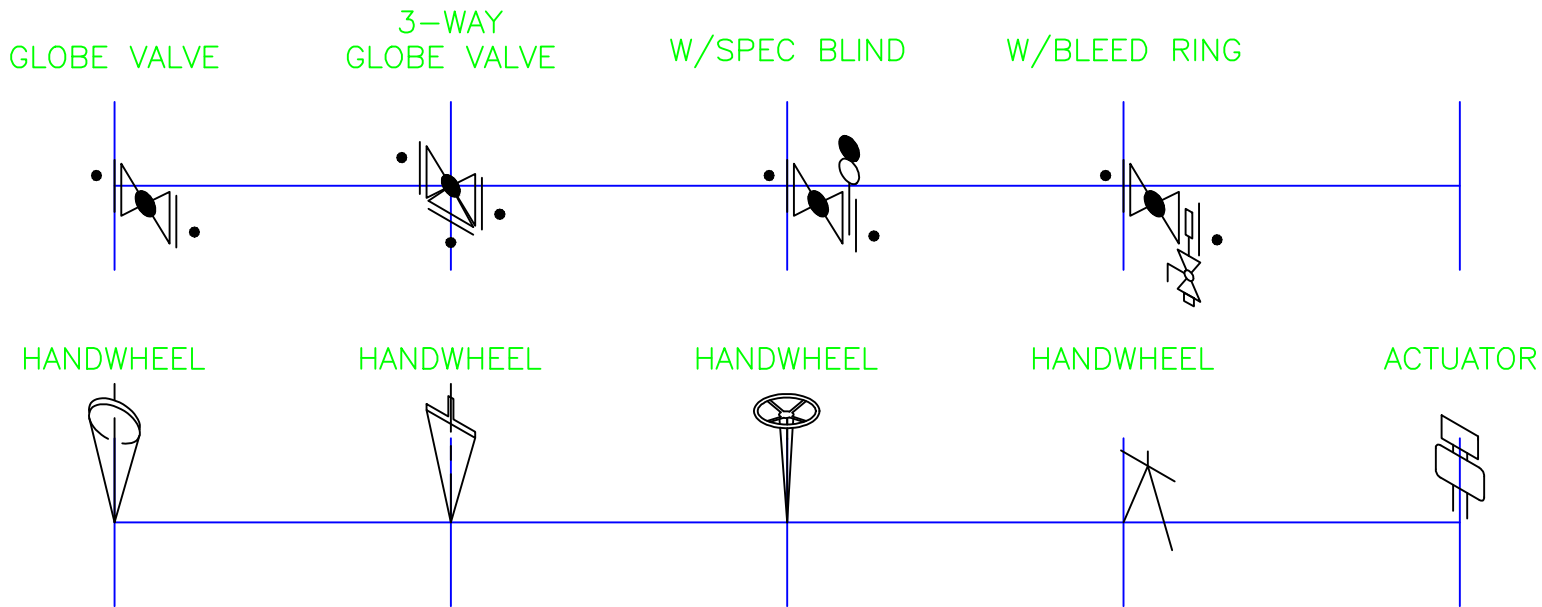

ISO GLOBE VALVE & ACCESSORIES

PLANE LEGEND:
 LP = LEFT PLANE
 RP = RIGHT PLANE
 TLP = TOP LEFT PLANE
 TRP = TOP RIGHT PLANE