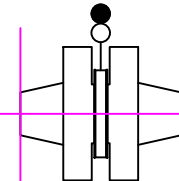

# SPEC BLIND with WELD NECK FLANGE

150# (1)

300# (2)

600# (3)

900# (4)

1500# (5)

2500# (6)

BLOCK LEGEND:  
Spec Blind 150 CS with WNF 1  
SB = SPEC BLIND

STANDARD BLOCK LEGEND INFO:  
150 = CLASS  
CS = CARBON STEEL  
RF = RAISED FACE  
WNF = WELD NECK FLANGE  
DS = DOUBLE LINE  
SL = SINGLE LINE